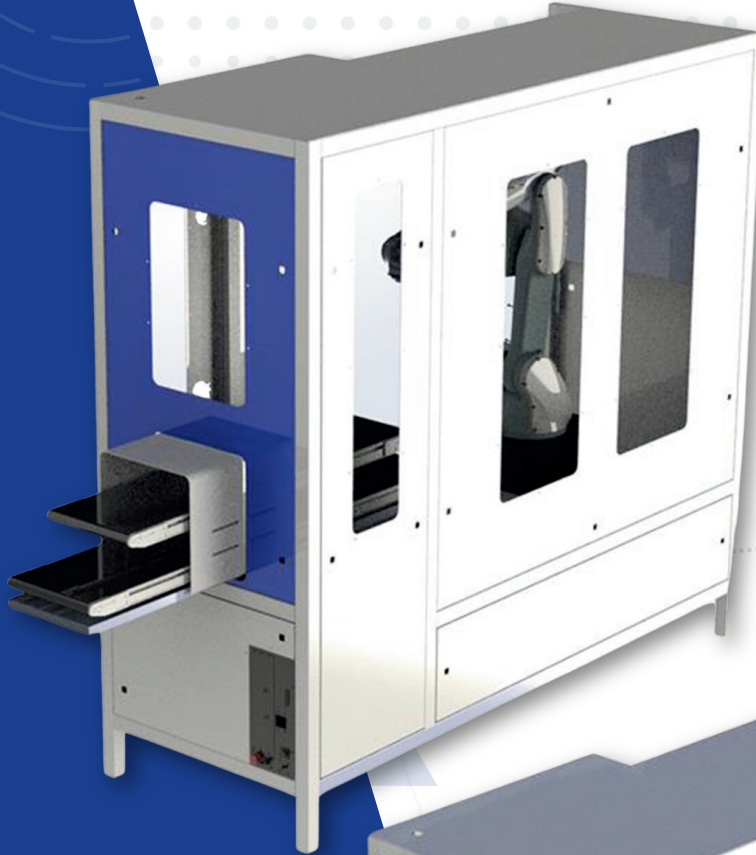

FLEX3-JR

Developed to feed one Brother SPEEDIO models:
S Series, 300/500/700, M200/300 and U500

FLEX3-JR CONVEYOR

FLEX3-JR DRAWER

distributed by

YAMAZEN

SCAN
ME

FLEX3-JR

THE AUTOMATION SYSTEM THAT INCREASES PRODUCTIVITY AND PROFITABILITY FOR BROTHER SPEEDIO CUSTOMERS.

brother
SPEEDIO

CONVEYORS

Heavy duty construction
Stacked conveyor
with Black belts

FLEXIBILITY

Easy to add options,
2D vision with lighting,
Flip over station,
Dot Peen marking or
Laser marking

QUALITY

Steel frame
Safety guarding
Light tower

FLEX3-CONVEYOR

FLEX3 DRAWER

ROBOT

Nachi 6 axis
Industrial robot
MZ10

END OF ARM TOOLING

Single, Dual or
Customized