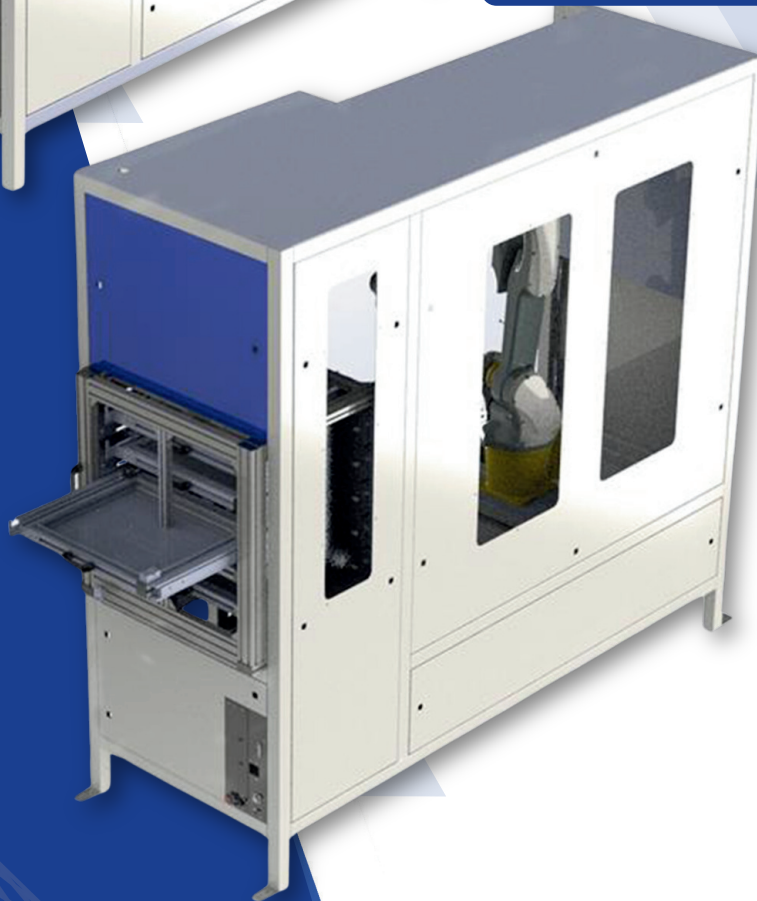

FLEX3-JR

Developed to feed one Brother SPEEDIO models:
S Series, 300/500/700, M200/300 and U500

FLEX3-JR CONVEYOR

FLEX3-JR DRAWER

distributed by

YAMAZEN

SCAN
ME

FLEX3-JR

THE AUTOMATION SYSTEM THAT INCREASES PRODUCTIVITY AND PROFITABILITY FOR BROTHER SPEEDIO CUSTOMERS.

brother
SPEEDIO

CONVEYORS

Heavy duty construction
Stacked conveyor
with Black belts

FLEXIBILITY

Easy to add options,
2D vision with lighting,
Flip over station,
Dot Peen marking or
Laser marking

QUALITY

Steel frame
Safety guarding
Light tower

FLEX3-CONVEYOR

FLEX3 DRAWER

ROBOT

Nachi 6 axis
Industrial robot
MZ10

END OF ARM TOOLING

Single, Dual or
Customized