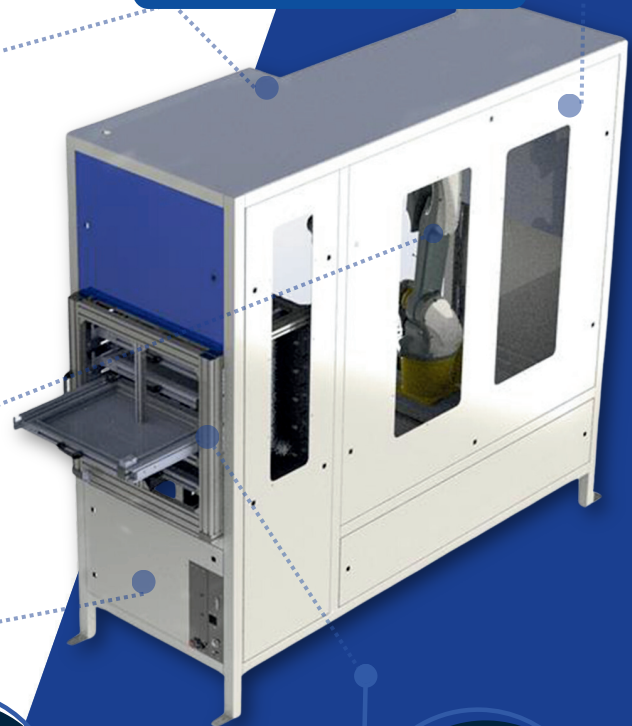

FLEX3-JR

Developed to feed one Brother SPEEDIO models:
S Series, 300/500/700, M200/300 and U500

FLEX3-JR CONVEYOR

FLEX3-JR DRAWER

distributed by

YAMAZEN

SCAN
ME

FLEX3-JR

THE AUTOMATION SYSTEM THAT INCREASES PRODUCTIVITY AND PROFITABILITY FOR BROTHER SPEEDIO CUSTOMERS.

brother
SPEEDIO

CONVEYORS

Heavy duty construction
Stacked conveyor
with Black belts

FLEXIBILITY

Easy to add options,
2D vision with lighting,
Flip over station,
Dot Peen marking or
Laser marking

QUALITY

Steel frame
Safety guarding
Light tower

FLEX3-CONVEYOR

FLEX3 DRAWER

ROBOT

Nachi 6 axis
Industrial robot
MZ10

END OF ARM TOOLING

Single, Dual or
Customized