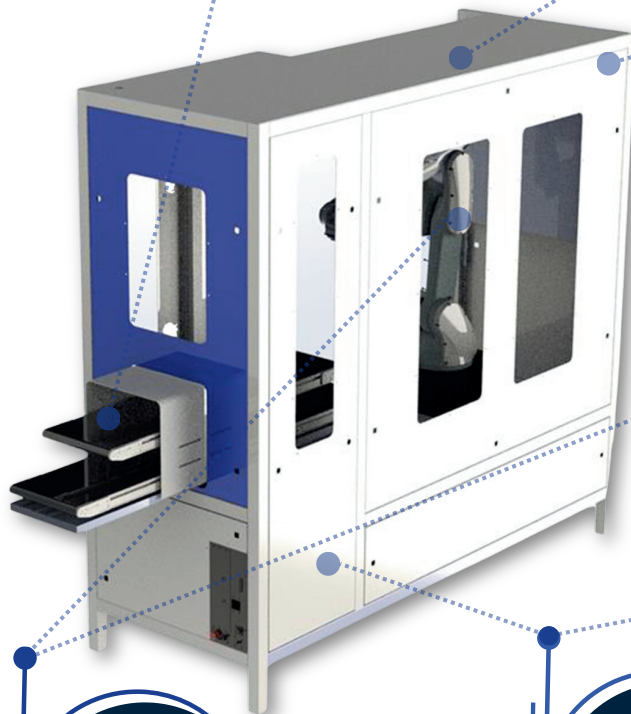

FLEX3-JR

Developed to feed one Brother SPEEDIO models:
S Series, 300/500/700, M200/300 and U500

FLEX3-JR CONVEYOR

FLEX3-JR DRAWER

distributed by

YAMAZEN

SCAN
ME

FLEX3-JR

THE AUTOMATION SYSTEM THAT INCREASES PRODUCTIVITY AND PROFITABILITY FOR BROTHER SPEEDIO CUSTOMERS.

brother
SPEEDIO

CONVEYORS

Heavy duty construction
Stacked conveyor
with Black belts

FLEXIBILITY

Easy to add options,
2D vision with lighting,
Flip over station,
Dot Peen marking or
Laser marking

QUALITY

Steel frame
Safety guarding
Light tower

FLEX3-CONVEYOR

FLEX3 DRAWER

ROBOT

Nachi 6 axis
Industrial robot
MZ10

END OF ARM TOOLING

Single, Dual or
Customized